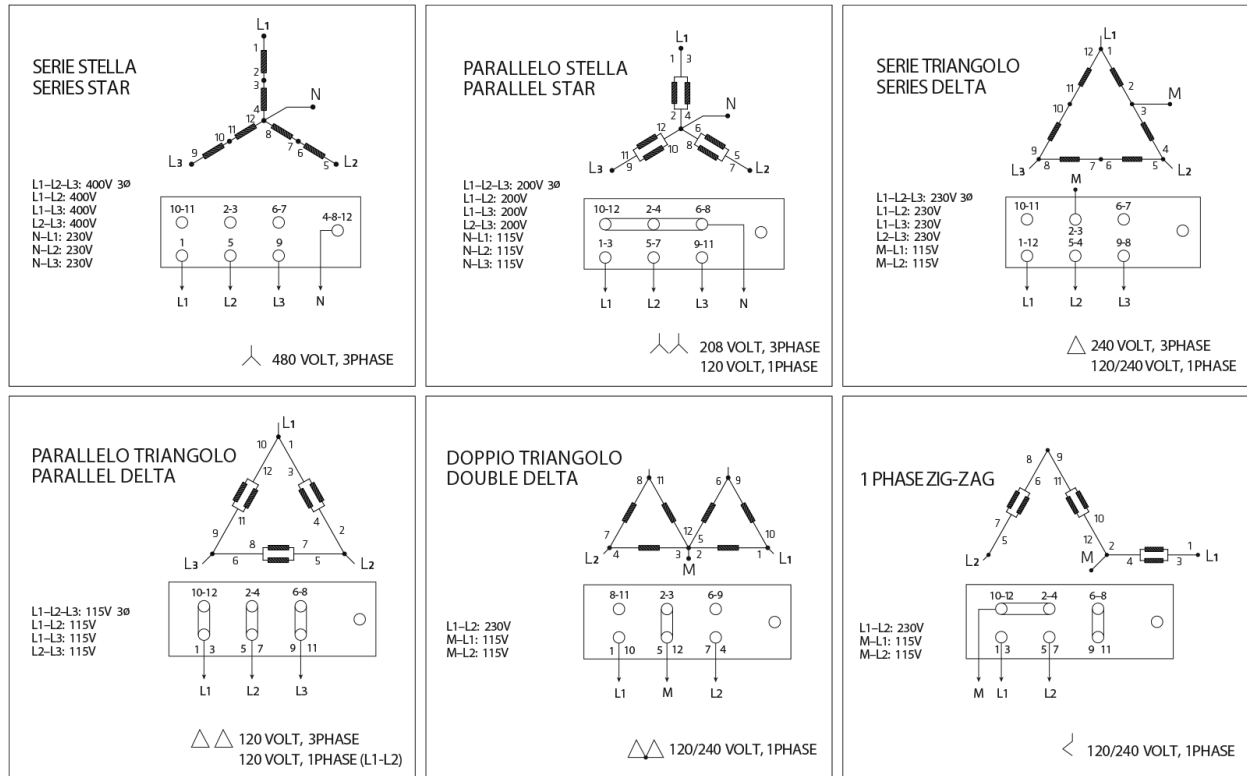

60hz Power Pallet wiring configuration and voltages

60hz- configuration and terminals	Voltage options			
-----------------------------------	-----------------	--	--	--

Configuration	Terminal	415V	440V	460V	480V
Series Star	L - L				
	L - N				
Parallel Star	L - L				
	L - N				
Series Delta	L - L				
	L - M				
Parallel Delta	L - L				
	L - M				
Zig-Zag	L - L				
	L - M				
1-Phase Parallel Zig-Zag	L - L				
	L - M				
1- Phase Double Delta	L - L				
	L - M				